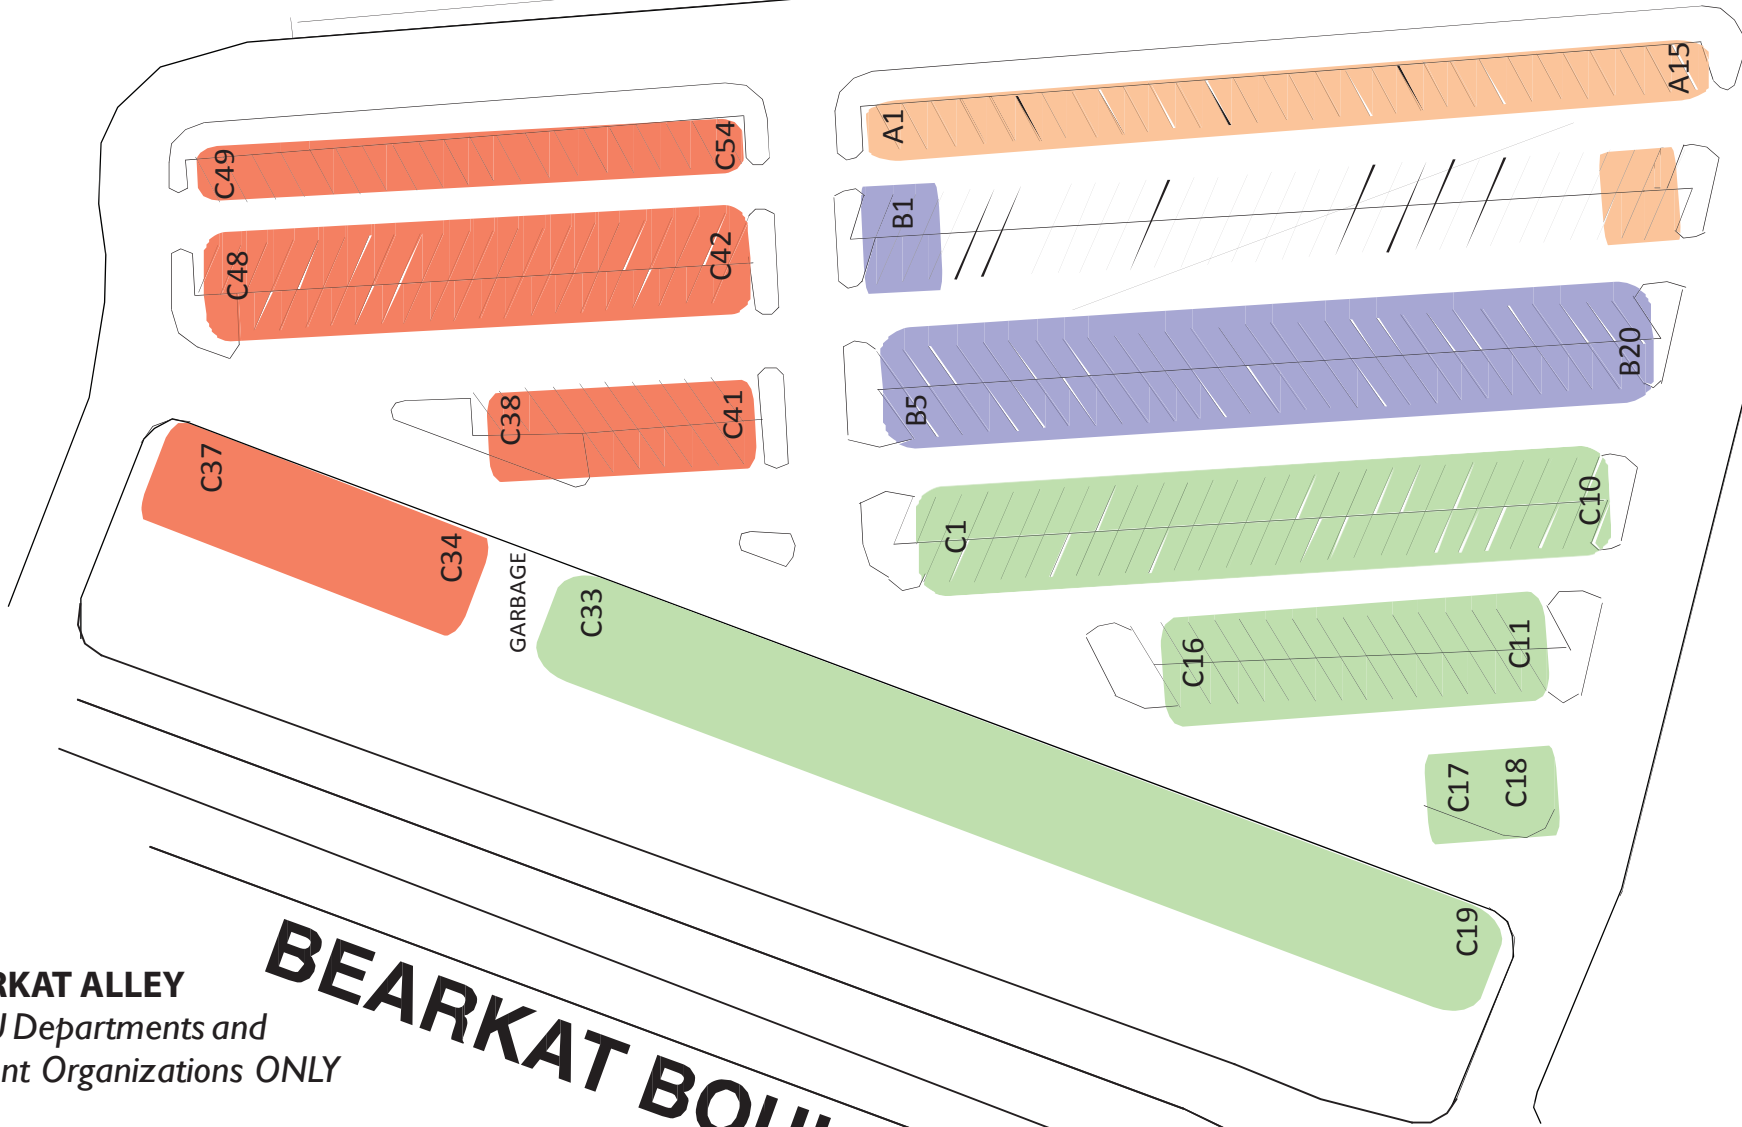

BOWERS
STADIUM
NORTH
ENTRANCE

BEARKAT ALLEY
SHSU Departments and
Student Organizations ONLY

ORANGE - \$200 (entire season)
BLUE - \$175 (entire season)
GREEN - \$150 (entire season)

RED - SHSU Department of Athletics

BEARKAT BOULEVARD

**Bowers Stadium North
Parking Lot - Home Game Map**

~ Visitor area located in West lots ~